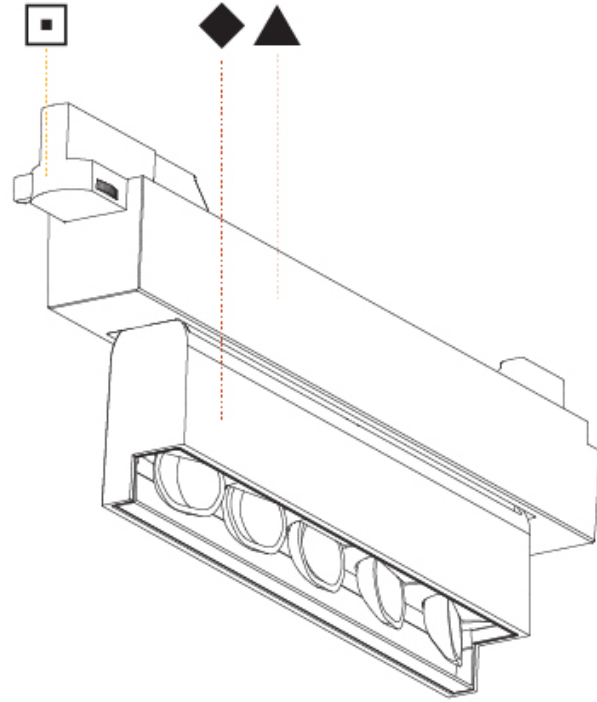

OPTICAL

Adjustability: Tilt 15°

RATINGS AND CERTIFICATIONS

Certified By: Certified for North American Standards
 IP rating: IP20

MAGIQ WALLWASH PLUS TRACK

A3T065-

PROJECT
TYPE
SPECIFIER
QUANTITY
DATE

MAGIQ WALLWASH COLOR FINISH CHART