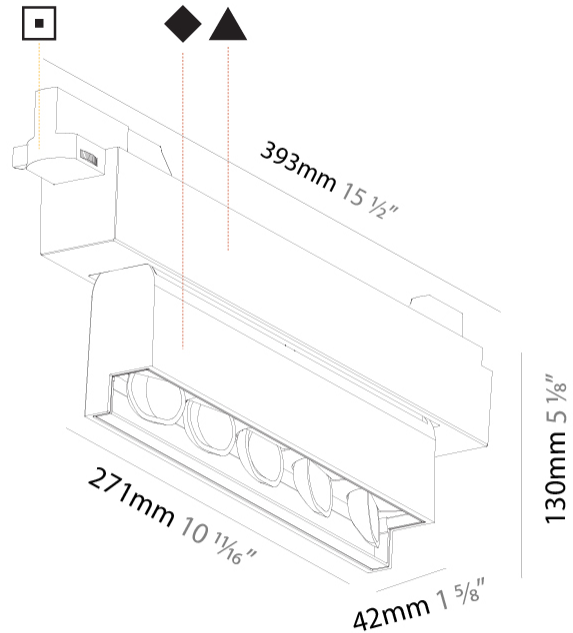

GENERAL

Series: Magiq Wallwash
Subseries: Magiq Wallwash Plus Black
Brand: Prolicht
Division: Architectural
Mounting Type: Track
Mounting Location: Ceiling
Subcategory: Wallwash

PHYSICAL

Shape: Rectangle
Length (mm): 392
Length (in): 15 7/16
Width (mm): 42
Width (in): 1 5/8
Height (mm): 130
Height (in): 5 1/8
Light Distribution: Asymmetric
Weight (kg): 1.777
Weight (lbs): 3.91
Fixture Finish: SSR / BKV / CWI / CRY / HAB / UFT / ITA / RUA / FTG / MYG / LOD / PUS / FRO / FUP / KIA / POP / BLS / SPG / MEY / GOH / GUM / CHC / COM / ABZ / JAG / OBR / MOS / ROR
Fixture Material: Aluminum Die Cast

ELECTRICAL

Lamp Type: LED (Zhaga Standard)
Input Wattage (W): 48.4
Total Output Wattage (W): 44
Dimming: Non-Dimmable / 0-10V Dimming
Driver Included: Yes
Driver Location: Integrated
Driver Type: Constant Current - Universal
Driver Class: Class 1
Input Voltage (V): 120 - 277
Constant Current (MA): 700

LED

Number of LEDs: 5
Color Temperature (°K): 2700 / 3000 / 3500 / 4000
Max. Delivered Lumen (lm): 3220 / 3430 / 3538 / 3610
Nominal Lumen (lm): 3570 / 3800 / 3920 / 4000
CRI: >90 CRI
Efficiency (%): 80
Lamp Life (hrs): 50000
Upon Request: Special Color Temperature

OPTICAL

Adjustability: Tilt 15°

RATINGS AND CERTIFICATIONS

Certified By: Certified for North American Standards
IP rating: IP20